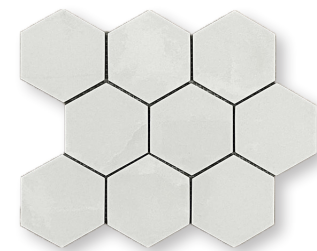

AVAILABLE COLORS

Lasa Beige Polished

Lasa Beige Polished Basketweave Mosaic

Lasa Beige Polished 4" Hexagon Mosaic

Onyx White Polished

Onyx White Polished Basketweave Mosaic

Onyx White Polished 4" Hexagon Mosaic

Shiny Sky Polished

Shiny Sky Polished Basketweave Mosaic

Shiny Sky Polished 4" Hexagon Mosaic

Lasa Beige Polished | 24"x48"

Onyx White Polished | 24"x48"

Shiny Sky Polished | 24"x48"

DIVINE

TECHNICAL CHARACTERISTICS

Material	Glazed Porcelain
Finish	Polished
Thickness	9 mm
Breaking Strength	≥1300 N
Rectified	Yes
Application	Interior/Exterior
Frost Resistance	Yes

Wayne Tile
Company

Made In **ITALY**

A horizontal graphic of the Italian flag, consisting of three equal-width vertical stripes of green, white, and red from left to right.