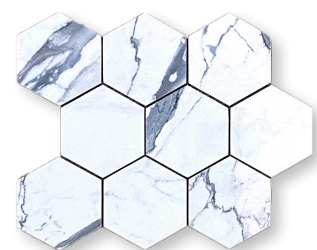

AVAILABLE COLORS

Lasa Beige Polished

Lasa Beige Polished Basketweave Mosaic

Lasa Beige Polished 4" Hexagon Mosaic

Onyx White Polished

Onyx White Polished Basketweave Mosaic

Onyx White Polished 4" Hexagon Mosaic

Shiny Sky Polished

Shiny Sky Polished Basketweave Mosaic

Shiny Sky Polished 4" Hexagon Mosaic

Lasa Beige Polished | 24"x48"

Onyx White Polished | 24"x48"

Shiny Sky Polished | 24"x48"

DIVINE

TECHNICAL CHARACTERISTICS